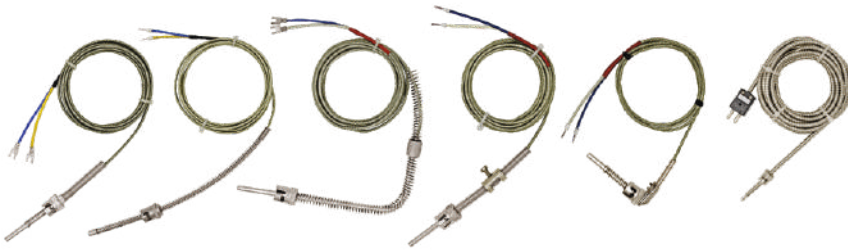

Bayonet RTDs / Thermocouples