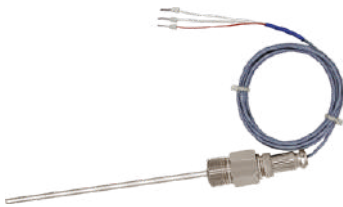

Weatherproof RTD Sensor

Flamperooft RTD Sensor

Weatherproof RTD with N-U-N Extension

Teflon Coated RTD for Acid and Alkali Applications

Mineral Insulated RTD

Sanitary RTDs

RTD with Triclover Connection

Penetration Probes

Transition Joint RTD Sensor

Sensor With Connector for Quick Disconnect

Validation Thermocouples

Portable RTD Hand Probe

RTD for Autoclave Validation

Miniature RTD for Deep Freezer or Lypholizer

Autoclave RTD